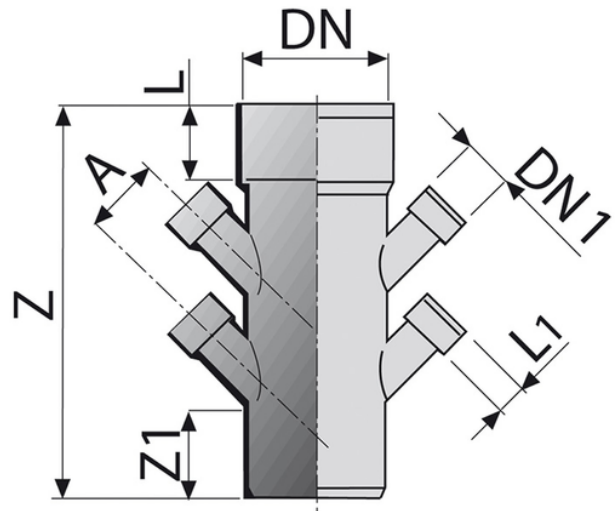

Reduced multibranch 45° M/F 4 lateral inlets

- EN 1329 Solvent Welded PVC-U Fittings
- B s2 d0 Fire Reaction Euroclass
- Color: RAL 7037 Grey

Reference	tooltiplmage	A (mm)	DN1 (mm)	Z (mm)	Z1 (mm)	L (mm)	L1 (mm)	DN (mm)	Version
0415502	-	55	40	273	65	57	27	100	upon request