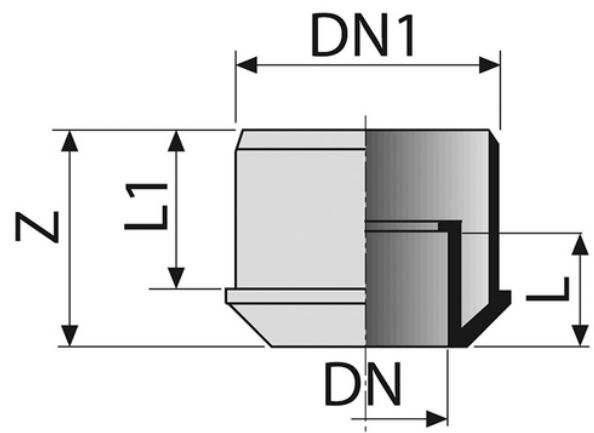

Inside reducer M/F

- EN 1329 Solvent Welded PVC-U Fittings
- B s2 d0 Fire Reaction Euroclass
- Color: RAL 7037 Grey

Reference	tooltiplmage	DN1 (mm)	Z (mm)	L (mm)	L1 (mm)	DN (mm)
054040M	-	40	33	22	26	32
054050M	-	50	42	22	31	32
054250M	-	50	39	26	31	40