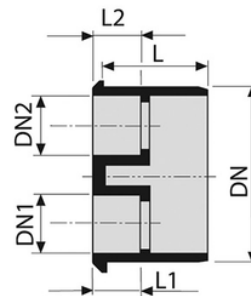

Reducing plug M/F 2 inlets

- EN 1329 Solvent Welded PVC-U Fittings
- B s2 d0 Fire Reaction Euroclass
- Color: RAL 7037 Grey

Reference	tooltiplmage	DN1 (mm)	Z (mm)	L (mm)	L1 (mm)	L2 (mm)	DN (mm)	Version
054600M	-	40	60	56	26	22	100	upon request
054700M	-	40	56	56	26	26	100	-
054800M	-	50	51	56	31	26	100	-
054950M	-	40	95	60	27	27	110	-
054960M	-	50	90	60	32	27	110	upon request