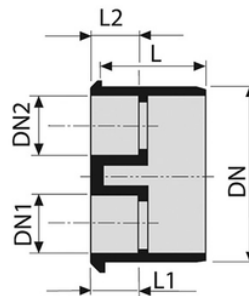

Reducing plug M/F 2 inlets

- EN 1329 Solvent Welded PVC-U Fittings
- B s2 d0 Fire Reaction Euroclass
- Color: RAL 7037 Grey

Reference	tooltiplmage	DN1 (mm)	Z (mm)	L (mm)	L1 (mm)	L2 (mm)	DN (mm)	Version
054600M	-	40	60	56	26	22	100	upon request
054700M	-	40	56	56	26	26	100	-
054800M	-	50	51	56	31	26	100	-
054950M	-	40	95	60	27	27	110	-
054960M	-	50	90	60	32	27	110	upon request