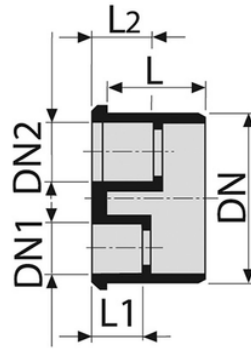

# Reducing plug M/F 3 inlets

- EN 1329 Solvent Welded PVC-U Fittings
- B s2 d0 Fire Reaction Euroclass
- Color: RAL 7037 Grey

Reference	tooltiplmage	DN1 (mm)	Z (mm)	Z1 (mm)	L (mm)	L1 (mm)	L2 (mm)	DN (mm)
054980M	-	40	56	48	60	27	27	110