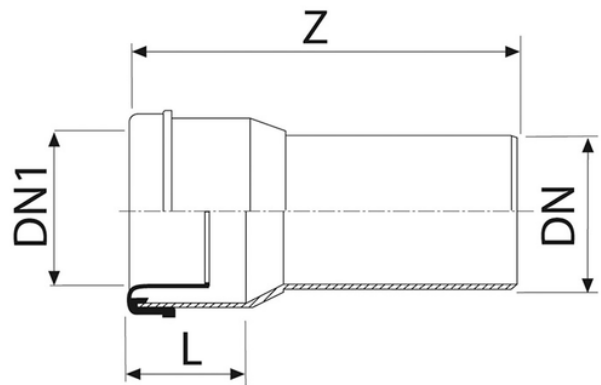

# Straight WC connector

- EN 1329 Solvent Welded PVC-U Fittings
- B s2 d0 Fire Reaction Euroclass

Reference	tooltiplmage	Colour	DN1 (mm)	Z (mm)	L (mm)	DN (mm)	Version	Gasket
06010C3	-	White	-	162	80	100	upon request	-
06031C3	-	White	-	162	80	110	upon request	-
16010C3	-	White	95÷105	162	80	100	upon request	without gasket
16031C3	-	White	95÷105	162	80	110	upon request	without gasket