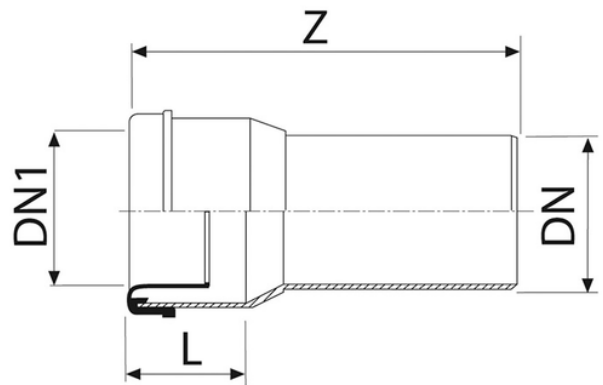

LONG Straight WC connector

- EN 1329 Solvent Welded PVC-U Fittings
- B s2 d0 Fire Reaction Euroclass

Reference	tooltiplmage	Colour	DN1 (mm)	Z (mm)	DN (mm)	Version	Gasket
16010L3	-	White	95÷105	250	100	-	-
16031L3	-	White	95÷105	250	110	upon request	-
06010L3	-	White	-	250	100	-	without gasket
06031L3	-	White	-	250	110	upon request	without gasket