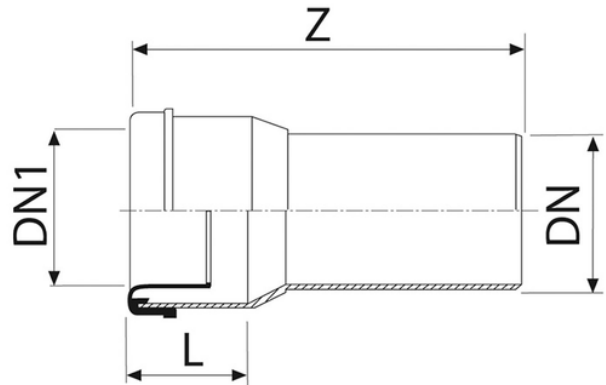

# Extension for WC bend

- EN 1329 Solvent Welded PVC-U Fittings
- B s2 d0 Fire Reaction Euroclass

Reference	tooltiplmage	Colour	DN1 (mm)	Z (mm)	L (mm)	Gasket	DN (mm)	Version
1601103	-	White	95÷105	135	50	with gasket	116	-
0601103	-	White	-	135	50	without gasket	116	upon request