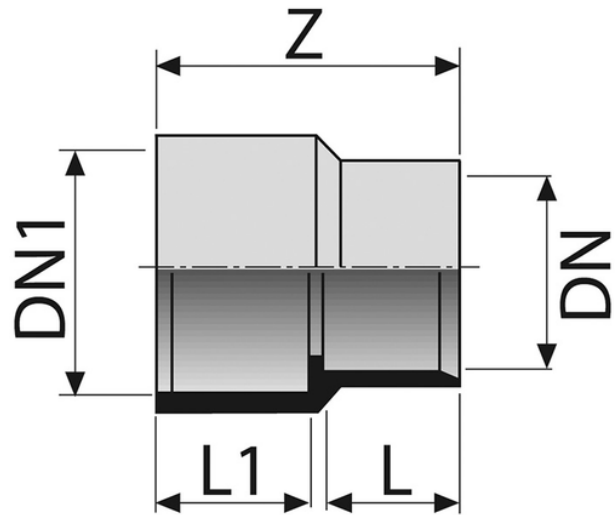

Coupler with collar F/F

- EN 1329 Solvent Welded PVC-U Fittings
- B s2 d0 Fire Reaction Euroclass
- Color: RAL 7037 Grey

Reference	tootiplmage	DN1 (mm)	Z (mm)	L (mm)	L1 (mm)	DN (mm)	Version
060320M	-	40	51	22,5	26,5	32	upon request