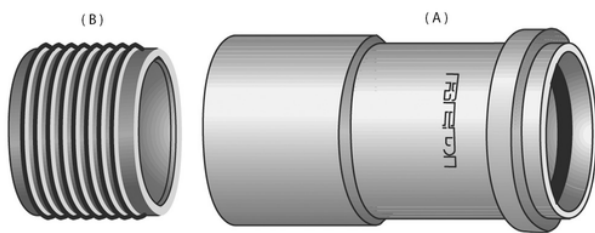

Socketer coupler - push-fit version F/F

- EN 1329 Solvent Welded PVC-U Fittings
- B s2 d0 Fire Reaction Euroclass
- Color: RAL 7037 Grey

Reference	tooltipImage	DN (mm)
063228M	-	(A) 40
063238M	-	(A) 50