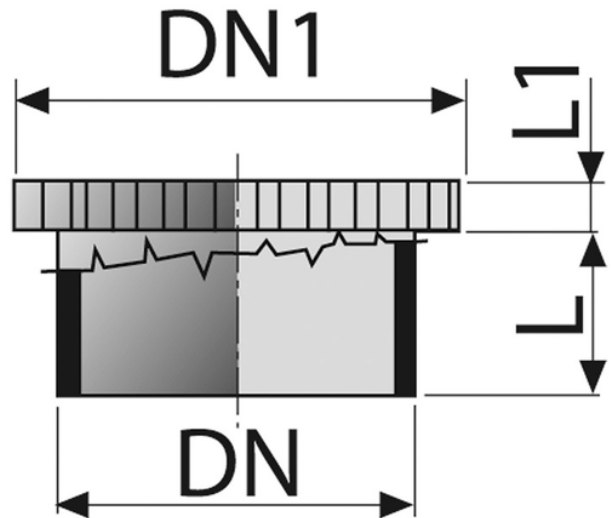

Plug Access M

- EN 1329 Solvent Welded PVC-U Fittings
- B s2 d0 Fire Reaction Euroclass
- Color: RAL 7037 Grey

| Reference | tooltipImage | DN1 (mm) | L (mm) | L1 (mm) | DN (mm) | Version |
|-----------|--------------|----------|--------|---------|---------|-------------|
| 065320M | - | 39 | 15 | 8,5 | 32 | with gasket |
| 065400M | - | 47 | 15 | 8,5 | 40 | with gasket |
| 065500M | - | 57 | 15 | 8,5 | 50 | with gasket |
| 065060M | - | 78 | 38 | 17 | 63 | - |
| 065070M | - | 97 | 44 | 17 | 75 | - |
| 065080M | - | 97 | 47 | 17 | 80 | - |
| 0650902 | - | - | 52 | - | 90 | - |
| 065100M | - | 116 | 56 | 20 | 100 | - |