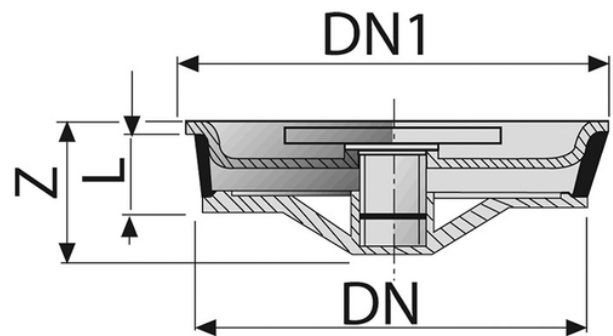

# Plug for floor gully

- EN 1329 Solvent Welded PVC-U Fittings
- B s2 d0 Fire Reaction Euroclass
- Color: RAL 7037 Grey

Reference	tooltipImage	DN1 (mm)	Z (mm)	L (mm)	DN (mm)
0661002	-	106	35	20	100