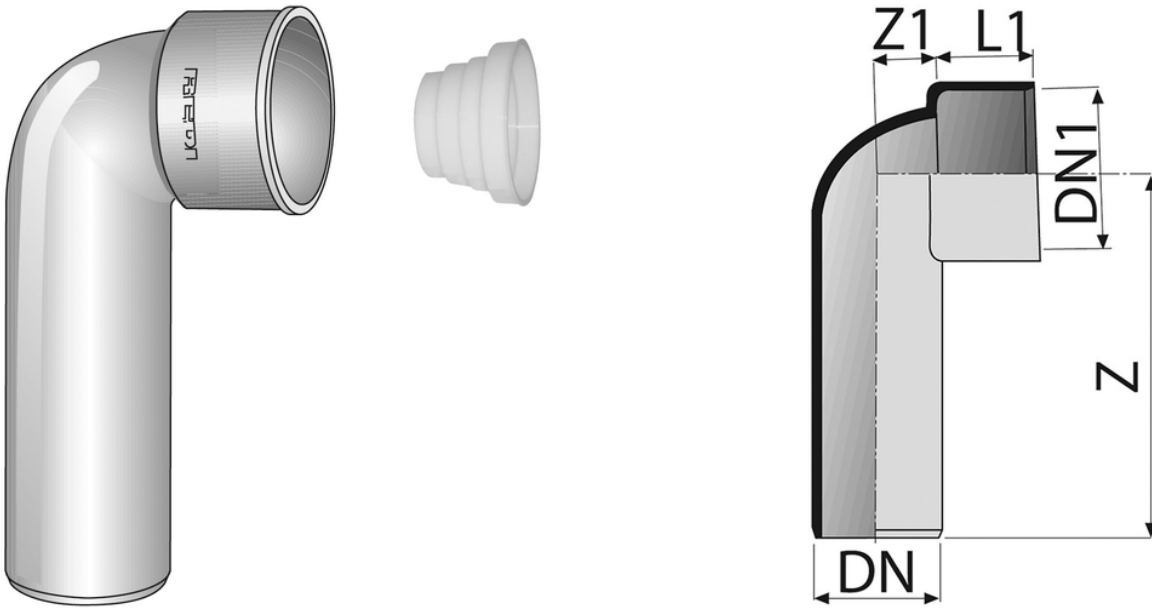

Technical bend long version M/F

- EN 1329 Solvent Welded PVC-U Fittings
- B s2 d0 Fire Reaction Euroclass
- Color: RAL 7037 Grey

Reference	tooltiplmage	DN1 (mm)	Z (mm)	Z1 (mm)	L (mm)	DN (mm)	Version
074540M	-	50	150	17	33	40	upon request