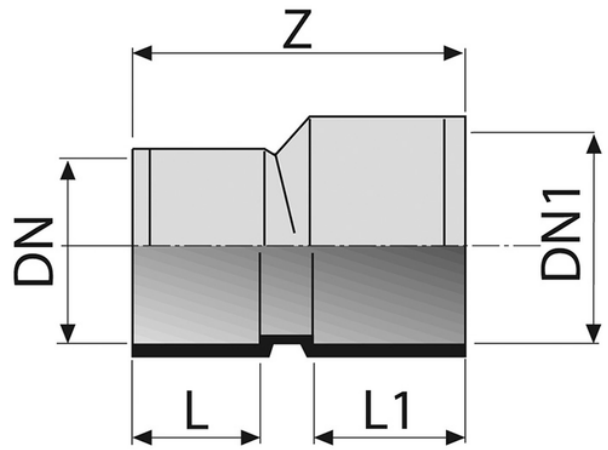

Invert reducer double socket F/F

- EN 1329 Solvent Welded PVC-U Fittings
- B s2 d0 Fire Reaction Euroclass
- Color: RAL 7037 Grey

Reference	tooltiplmage	DN1 (mm)	Z (mm)	L (mm)	L1 (mm)	DN (mm)	Version
092050M	-	50	75	23	32	32	-
092250M	-	50	71	27	32	40	upon request