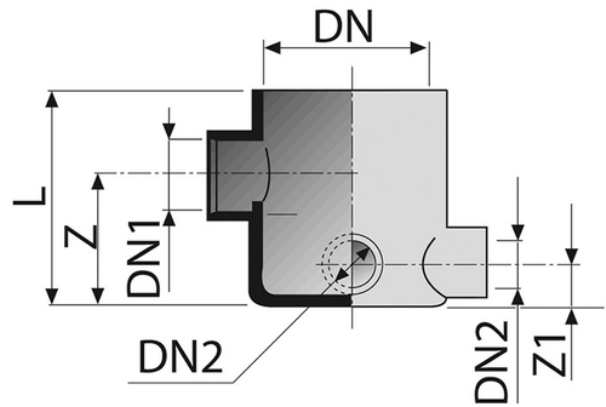

Floor gully - 3 inlets

- EN 1329 Solvent Welded PVC-U Fittings
- B s2 d0 Fire Reaction Euroclass
- Color: RAL 7037 Grey

Reference	tooltipImage	DN1 (mm)	DN2 (mm)	Z (mm)	Z1 (mm)	L (mm)	DN (mm)	Version
0941042	-	50	40	80	25	120	100	upon request
0971042	-	40/50	40	74	25	120	100	upon request