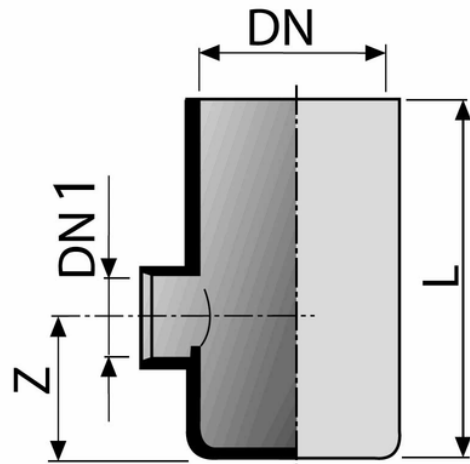

High floor gully - 2 outlets

- EN 1329 Solvent Welded PVC-U Fittings
- B s2 d0 Fire Reaction Euroclass
- Color: RAL 7037 Grey

Reference	tooltiplmage	DN1 (mm)	Z (mm)	L (mm)	DN (mm)	Version
0951022	-	40/50	74	200	100	upon request