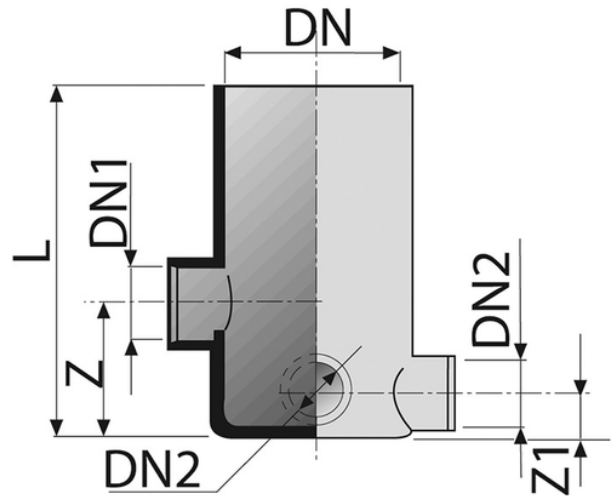

High floor gully - 3 outlets

- EN 1329 Solvent Welded PVC-U Fittings
- B s2 d0 Fire Reaction Euroclass
- Color: RAL 7037 Grey

Reference	tootlimage	DN1 (mm)	DN2 (mm)	Z (mm)	Z1 (mm)	L (mm)	DN (mm)	Version
0981042	-	Outlet Ø 40 Female / Outlet Ø 50 Male	40	74	25	200	100	upon request
0951042	-	40	40	80	25	200	100	upon request