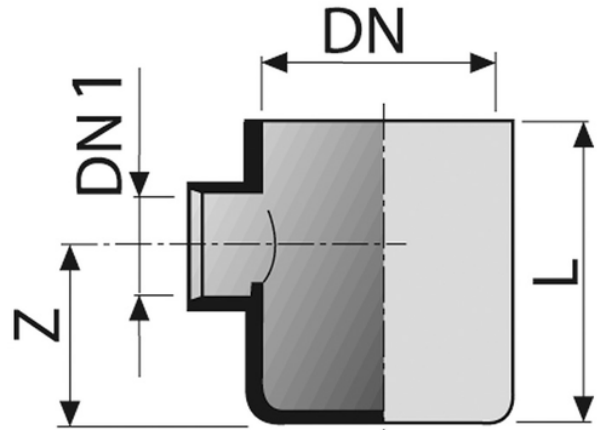

Floor gully - 1 inlet

- EN 1329 Solvent Welded PVC-U Fittings
- B s2 d0 Fire Reaction Euroclass
- Color: RAL 7037 Grey

Reference	tooltiplmage	DN1 (mm)	Z (mm)	L (mm)	DN (mm)	Version
0961002	-	40	74	120	100	upon request