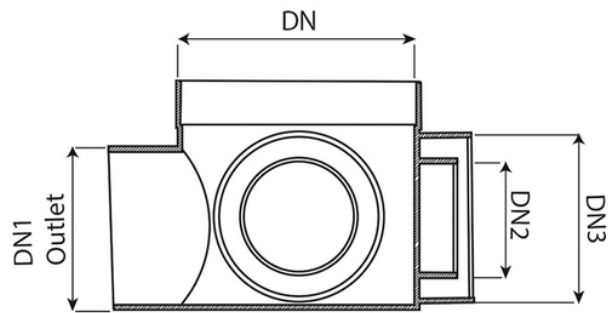

# Floor gully 160

- EN 1329 Solvent Welded PVC-U Fittings
- B s2 d0 Fire Reaction Euroclass
- Color: RAL 7037 Grey

Reference	tooltiplmage	DN1 (mm)	DN2 (mm)	DN 3 (mm)	DN (mm)
0961602	-	110 M/Sp	75 F/Sk	110 F/SK	160 F/Sk