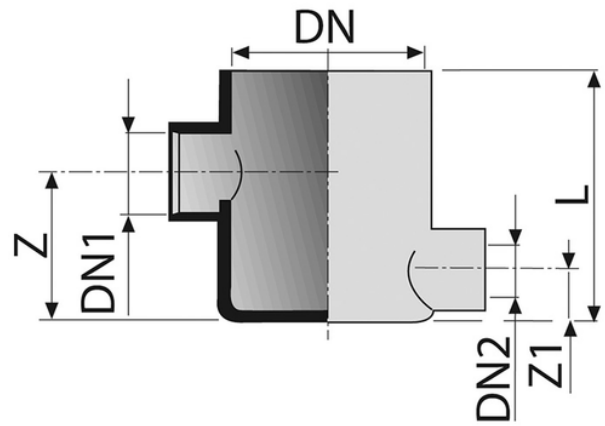

Floor gully - 2 inlets

- EN 1329 Solvent Welded PVC-U Fittings
- B s2 d0 Fire Reaction Euroclass
- Color: RAL 7037 Grey

Reference	tooltiplmage	DN1 (mm)	Z (mm)	Z1 (mm)	L (mm)	DN (mm)	Version
0971022	-	40/50	74	25	120	100	upon request