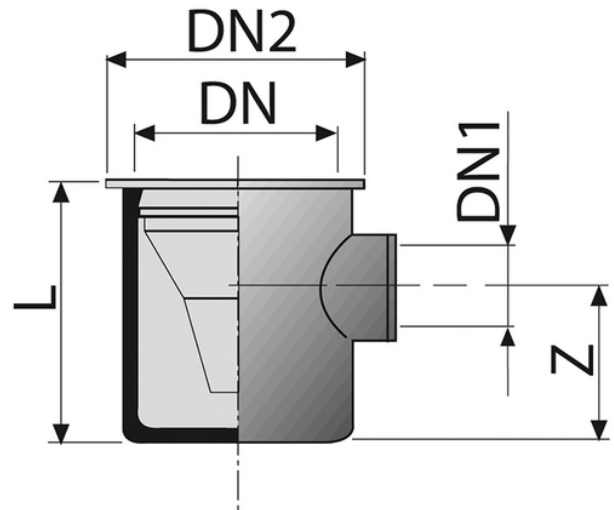

Floor trap with inox grid and funnel

- EN 1329 Solvent Welded PVC-U Fittings
- B s2 d0 Fire Reaction Euroclass
- Color: RAL 7037 Grey

Reference	tootiplmage	DN1 (mm)	DN2 (mm)	Z (mm)	L (mm)	DN (mm)
1961002	-	40/50	125	74	121	100