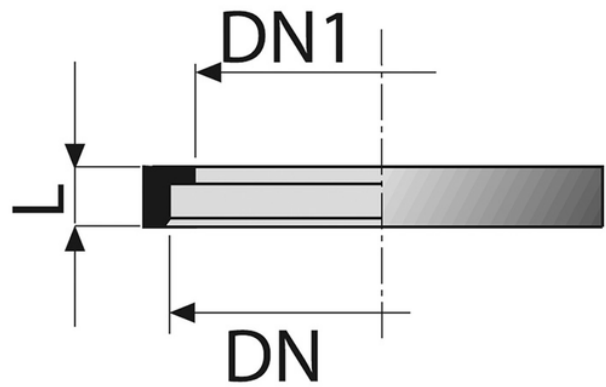

# Gasket with fixed ring for WC bends and couplers

- EN 1329 Solvent Welded PVC-U Fittings
- B s2 d0 Fire Reaction Euroclass

Reference	tooltiplmage	Colour	L (mm)	DN (mm)
7810003	-	White	21,5	70