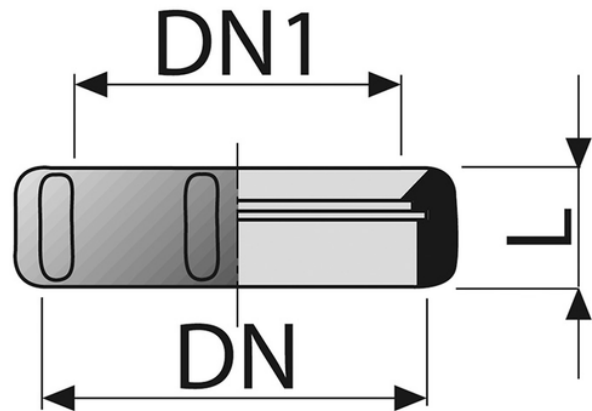

PP nut

- EN 1329 Solvent Welded PVC-U Fittings
- B s2 d0 Fire Reaction Euroclass
- Color: RAL 7037 Grey
- Material: PP

Reference	tooltiplmage	DN1 (mm)	L (mm)	DN (mm)
B661202	-	42	20	1" 1/2