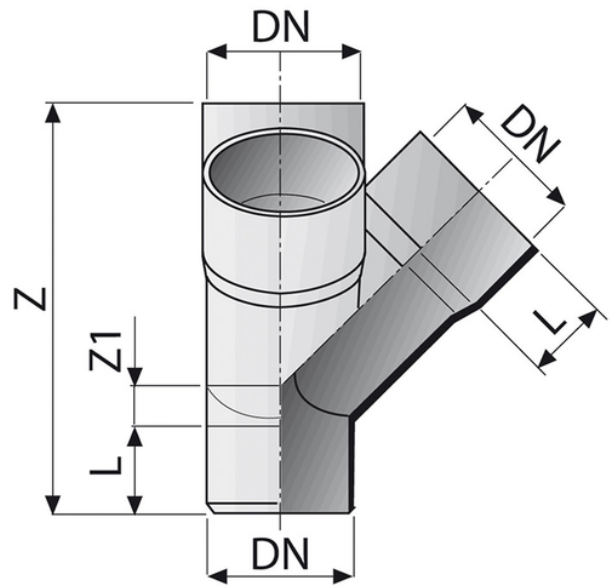

Branch Double corner 45° M/F

- EN 1329 Solvent Welded PVC-U Fittings
- B s2 d0 Fire Reaction Euroclass
- Color: RAL 7037 Grey

Reference	tooltiplmage	Z (mm)	Z1 (mm)	L (mm)	DN (mm)
U391002	-	271	40	50	100