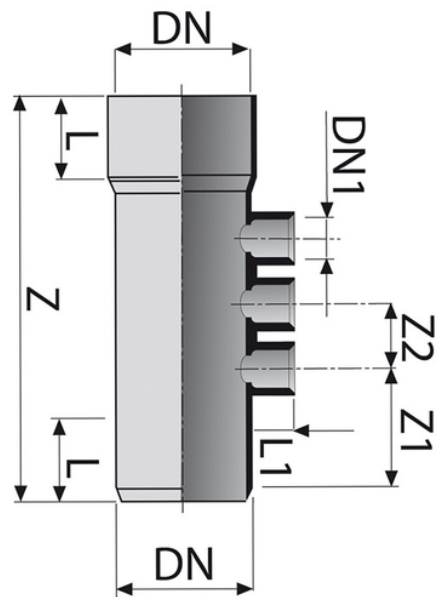

# Multibranch 87°30' M/F 3 lateral inlets

- EN 1329 Solvent Welded PVC-U Fittings
- B s2 d0 Fire Reaction Euroclass
- Color: RAL 7037 Grey

Reference	tooltiplmage	DN1 (mm)	Z (mm)	Z1 (mm)	Z2 (mm)	L (mm)	L1 (mm)	DN (mm)	Version
0413402	-	40	330	180	52	56	26	100	upon request