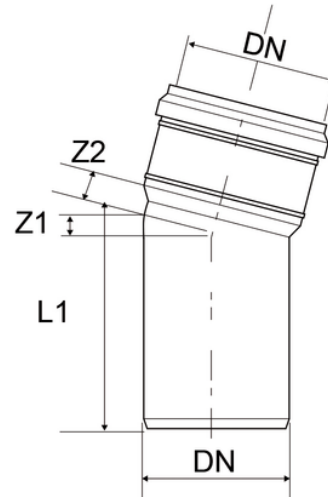

Bend 15°

EN 1451 Push-Fit PP Pipe and Fittings
 Impact-Resistant
 B1 Fire Reaction Class, Self-extinguishing

Reference	tootiplmage	Colour	Z1 (mm)	Z2 (mm)	L1 (mm)	DN (mm)
Z1032PP	-	Grey RAL 7037	6	5	49	32
Z1040PP	-	Grey RAL 7037	5	8	66	40
Z1050PP	-	Grey RAL 7037	5	9	67,5	50
Z1075PP	-	Grey RAL 7037	7	11	73	75
Z1090PP	-	Grey RAL 7037	-	-	-	90
Z1011PP	-	Grey RAL 7037	9	14	85	110
Z1012PP	-	Grey RAL 7037	10	15	92	125
Z1016PP	-	Grey RAL 7037	13	19	113	160