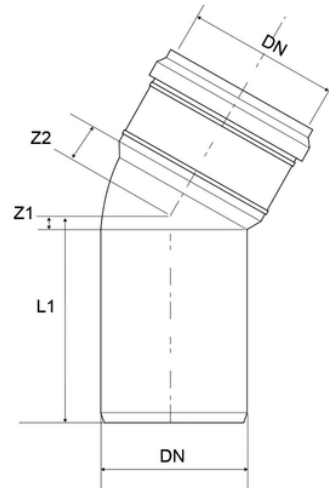

Bend 30°

EN 1451 Push-Fit PP Pipe and Fittings
 Impact-Resistant
 B1 Fire Reaction Class, Self-extinguishing

Reference	tootiplmage	Colour	Z1 (mm)	Z2 (mm)	L1 (mm)	DN (mm)
Z1132PP	-	Grey RAL 7037	6	7	52	32
Z1140PP	-	Grey RAL 7037	7	11	69	40
Z1150PP	-	Grey RAL 7037	9	12	71	50
Z1175PP	-	Grey RAL 7037	12	15	78	75
Z1190PP	-	Grey RAL 7037	-	-	-	90
Z1111PP	-	Grey RAL 7037	17	21	92	110
Z1112PP	-	Grey RAL 7037	19	23	100	125
Z1116PP	-	Grey RAL 7037	24	30	123	160