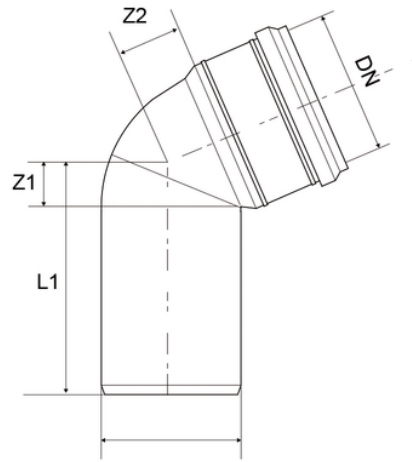

Bend 67° 30'

EN 1451 Push-Fit PP Pipe and Fittings
 Impact-Resistant
 B1 Fire Reaction Class, Self-extinguishing

Reference	tootiplmage	Colour	Z1 (mm)	Z2 (mm)	L1 (mm)	DN (mm)
Z1311PP	-	Grey RAL 7037	40	44	116	110
Z1332PP	-	Grey RAL 7037	13	15	60	32
Z1340PP	-	Grey RAL 7037	16	20	78	40
Z1350PP	-	Grey RAL 7037	20	23	81,5	50
Z1375PP	-	Grey RAL 7037	28	31	93	75
Z1390PP	-	Grey RAL 7037	-	-	-	90