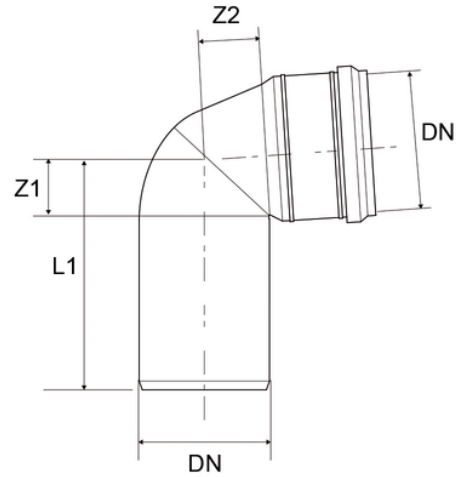

# Bend 87°30'

EN 1451 Push-Fit PP Pipe and Fittings  
 Impact-Resistant  
 B1 Fire Reaction Class, Self-extinguishing

Reference	tootiplmage	Colour	Z1 (mm)	Z2 (mm)	L1 (mm)	DN (mm)
Z1432PP	-	Grey RAL 7037	14	16	62	32
Z1440PP	-	Grey RAL 7037	23	26	85	40
Z1450PP	-	Grey RAL 7037	28	31	90	50
Z1475PP	-	Grey RAL 7037	40	43	105	75
Z1490PP	-	Grey RAL 7037	-	-	-	90
Z1411PP	-	Grey RAL 7037	57	61	133	110
Z1412PP	-	Grey RAL 7037	65	70	147	125
Z1416PP	-	Grey RAL 7037	83	89	183	160