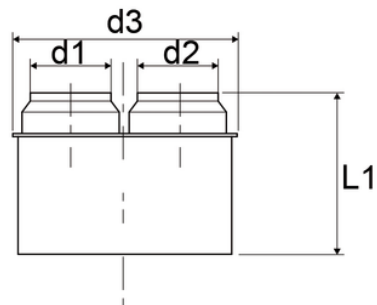

Double reducer plugs

EN 1451 Push-Fit PP Pipe and Fittings
 Impact-Resistant
 B1 Fire Reaction Class, Self-extinguishing

Reference	tooltiplmage	Colour	D1 (mm)	d2	d3
Z5634PP	-	Grey RAL 7037	32	40	110
Z5641PP	-	Grey RAL 7037	40	40	110
Z5845PP	-	Grey RAL 7037	40	50	125