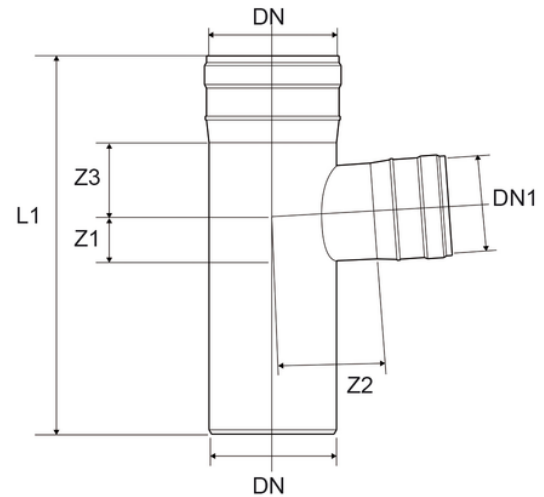

Reduced branch 87°30'

EN 1451 Push-Fit PP Pipe and Fittings
 Impact-Resistant
 B1 Fire Reaction Class, Self-extinguishing

| Reference | tooltimage | Colour | DN1 (mm) | Z1 (mm) | Z2 (mm) | Z3 (mm) | L1 (mm) | DN (mm) | Version | Type |
|-----------|------------|---------------|----------|---------|---------|---------|---------|---------|--------------|------------|
| Z3940PP | - | Grey RAL 7037 | 32 | - | - | - | - | 40 | - | - |
| Z3950PP | - | Grey RAL 7037 | 40 | 23 | 30 | 25 | 109 | 50 | upon request | - |
| Z3975PP | - | Grey RAL 7037 | 50 | 27 | 43 | 31 | 113 | 75 | upon request | - |
| Z4190PP | - | Grey RAL 7037 | 40 | - | - | - | - | 90 | - | - |
| Z4090PP | - | Grey RAL 7037 | 50 | - | - | - | - | 90 | - | - |
| Z3990PP | - | Grey RAL 7037 | 75 | - | - | - | - | 90 | - | - |
| Z4111PP | - | Grey RAL 7037 | 40 | - | 60 | 32 | 110 | 110 | - | - |
| Z4011PP | - | Grey RAL 7037 | 50 | 28 | 60 | 32 | 133 | 110 | - | - |
| Z3910PP | - | Grey RAL 7037 | 90 | - | - | - | - | 110 | - | Fabricated |
| Z3912PP | - | Grey RAL 7037 | 110 | 58 | 69 | 63 | 204 | 125 | - | - |
| Z4016PP | - | Grey RAL 7037 | 110 | 58 | 86 | 64 | 237 | 160 | - | - |
| Z3916PP | - | Grey RAL 7037 | 125 | 66 | 87 | 71 | 280 | 160 | - | - |