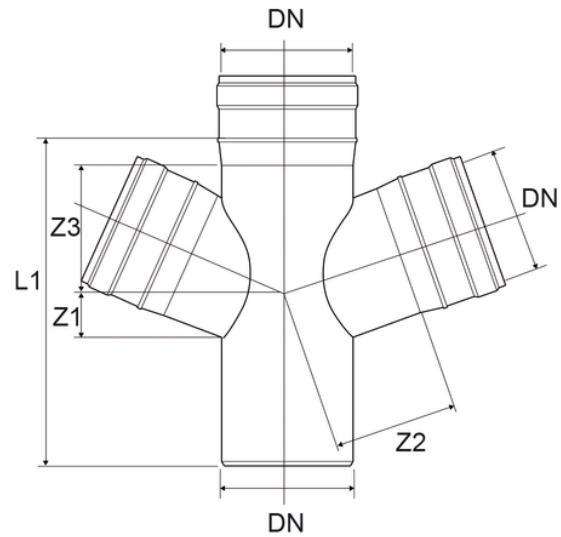

Double branch

EN 1451 Push-Fit PP Pipe and Fittings
 Impact-Resistant
 B1 Fire Reaction Class, Self-extinguishing

Reference	tooltiplmage	Colour	Z1 (mm)	Z2 (mm)	Z3 (mm)	L1 (mm)	α	DN (mm)	Version
Z4250PP	-	Grey RAL 7037	20	41	41	124	67°30'	50	upon request
Z4275PP	-	Grey RAL 7037	28	59	59	153	67°30'	75	-
Z4511PP	-	Grey RAL 7037	-	-	-	-	87°30'	90	-
Z4611PP	-	Grey RAL 7037	-	-	-	-	45°	110	-
Z4211PP	-	Grey RAL 7037	40	86	86	201	67°30'	110	-
Z4311PP	-	Grey RAL 7037	-	-	-	-	87°30'	110	-