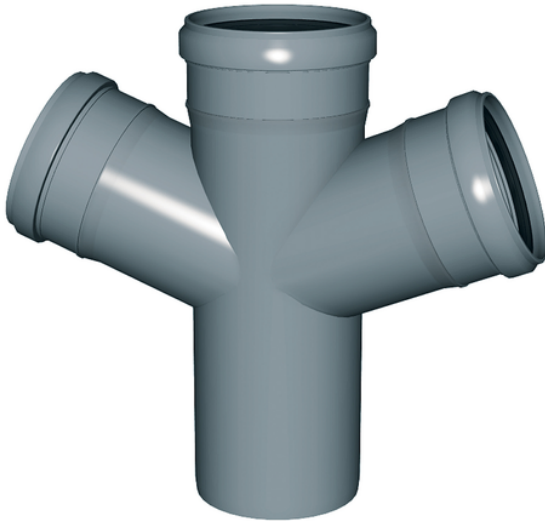

Double branch

EN 1451 Push-Fit PP Pipe and Fittings
 Impact-Resistant
 B1 Fire Reaction Class, Self-extinguishing

Reference	tooltiplmage	Colour	Z1 (mm)	Z2 (mm)	Z3 (mm)	L1 (mm)	α	DN (mm)	Version
Z4250PP	-	Grey RAL 7037	20	41	41	124	67°30'	50	upon request
Z4275PP	-	Grey RAL 7037	28	59	59	153	67°30'	75	-
Z4511PP	-	Grey RAL 7037	-	-	-	-	87°30'	90	-
Z4611PP	-	Grey RAL 7037	-	-	-	-	45°	110	-
Z4211PP	-	Grey RAL 7037	40	86	86	201	67°30'	110	-
Z4311PP	-	Grey RAL 7037	-	-	-	-	87°30'	110	-