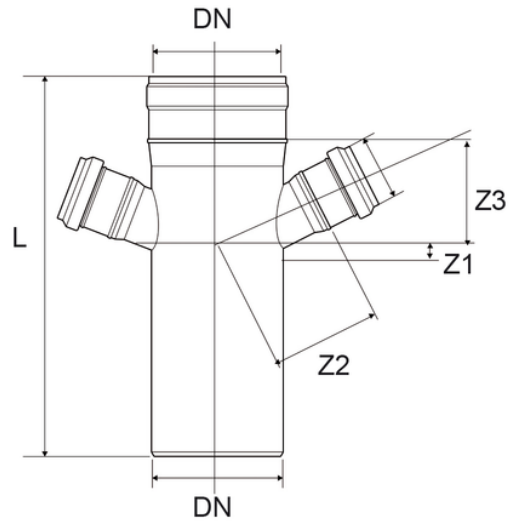

Reduced double branch

EN 1451 Push-Fit PP Pipe and Fittings
 Impact-Resistant
 B1 Fire Reaction Class, Self-extinguishing

Reference	tooltiplimage	Colour	DN1 (mm)	Z1 (mm)	Z2 (mm)	Z3 (mm)	L1 (mm)	α	DN (mm)	Type	Version
Z4540PP	-	Grey RAL 7037	40	19	87	79	120	45°	90	-	-
Z4550PP	-	Grey RAL 7037	50	-	-	-	-	45°	90	-	-
Z4650PP	-	Grey RAL 7037	40	10	96	-	153	45°	110	-	-
Z4675PP	-	Grey RAL 7037	50	10	92	-	153	45°	110	-	-
Z4711PP	-	Grey RAL 7037	50	-	-	-	-	67°30'	110	-	-
Z4411PP	-	Grey RAL 7037	50	-	-	-	-	87°30'	110	-	-
Z4712PP	-	Grey RAL 7037	110	-	-	-	-	45°	125	Fabricated	upon request