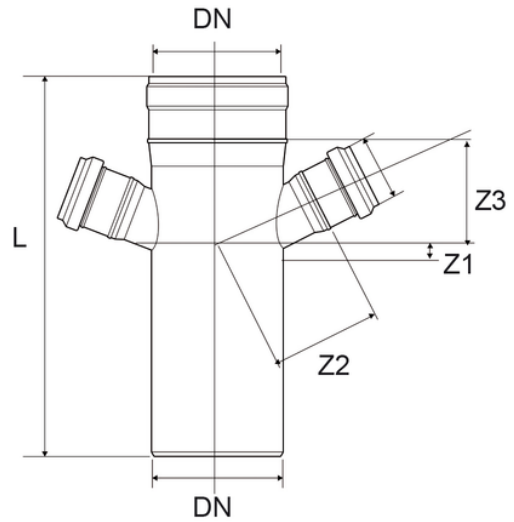

Reduced double branch

EN 1451 Push-Fit PP Pipe and Fittings
 Impact-Resistant
 B1 Fire Reaction Class, Self-extinguishing

| Reference | tooltiplimage | Colour | DN1 (mm) | Z1 (mm) | Z2 (mm) | Z3 (mm) | L1 (mm) | α | DN (mm) | Type | Version |
|-----------|---------------|---------------|----------|---------|---------|---------|---------|----------|---------|------------|--------------|
| Z4540PP | - | Grey RAL 7037 | 40 | 19 | 87 | 79 | 120 | 45° | 90 | - | - |
| Z4550PP | - | Grey RAL 7037 | 50 | - | - | - | - | 45° | 90 | - | - |
| Z4650PP | - | Grey RAL 7037 | 40 | 10 | 96 | - | 153 | 45° | 110 | - | - |
| Z4675PP | - | Grey RAL 7037 | 50 | 10 | 92 | - | 153 | 45° | 110 | - | - |
| Z4711PP | - | Grey RAL 7037 | 50 | - | - | - | - | 67°30' | 110 | - | - |
| Z4411PP | - | Grey RAL 7037 | 50 | - | - | - | - | 87°30' | 110 | - | - |
| Z4712PP | - | Grey RAL 7037 | 110 | - | - | - | - | 45° | 125 | Fabricated | upon request |