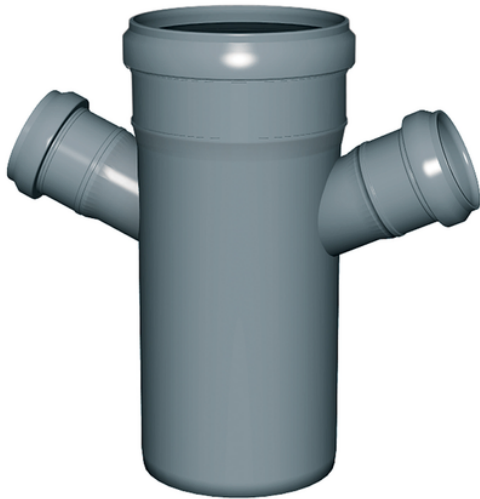

Reduced double branch

EN 1451 Push-Fit PP Pipe and Fittings
 Impact-Resistant
 B1 Fire Reaction Class, Self-extinguishing

| Reference | tooltiplimage | Colour | DN1 (mm) | Z1 (mm) | Z2 (mm) | Z3 (mm) | L1 (mm) | α | DN (mm) | Type | Version |
|-----------|---------------|---------------|----------|---------|---------|---------|---------|----------|---------|------------|--------------|
| Z4540PP | - | Grey RAL 7037 | 40 | 19 | 87 | 79 | 120 | 45° | 90 | - | - |
| Z4550PP | - | Grey RAL 7037 | 50 | - | - | - | - | 45° | 90 | - | - |
| Z4650PP | - | Grey RAL 7037 | 40 | 10 | 96 | - | 153 | 45° | 110 | - | - |
| Z4675PP | - | Grey RAL 7037 | 50 | 10 | 92 | - | 153 | 45° | 110 | - | - |
| Z4711PP | - | Grey RAL 7037 | 50 | - | - | - | - | 67°30' | 110 | - | - |
| Z4411PP | - | Grey RAL 7037 | 50 | - | - | - | - | 87°30' | 110 | - | - |
| Z4712PP | - | Grey RAL 7037 | 110 | - | - | - | - | 45° | 125 | Fabricated | upon request |