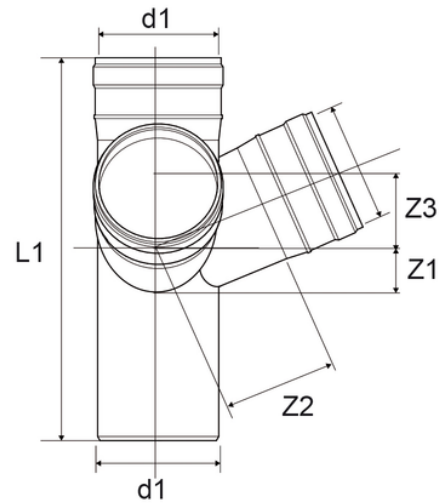

Double corner branch

EN 1451 Push-Fit PP Pipe and Fittings
 Impact-Resistant
 B1 Fire Reaction Class, Self-extinguishing

Reference	tooltiplmage	Colour	Type	D1 (mm)	Z1 (mm)	Z2 (mm)	Z3 (mm)	L1 (mm)	α	D	d2	Version
Z4950PP	-	Grey RAL 7037	Fabricated	110	40	86	86	202	87°30'	110	110	upon request