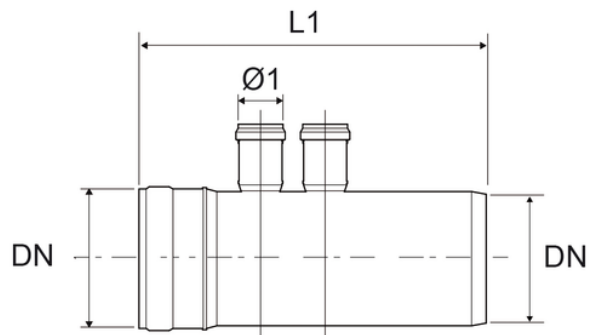

Multiple branch

EN 1451 Push-Fit PP Pipe and Fittings
 Impact-Resistant
 B1 Fire Reaction Class, Self-extinguishing

2 lateral inlets

Reference	tooltipImage	Colour	Type	L1 (mm)	Ø1 (mm)	DN (mm)	Version
Z6942PP	-	Grey RAL 7037	Fabricated	330	40	110	upon request