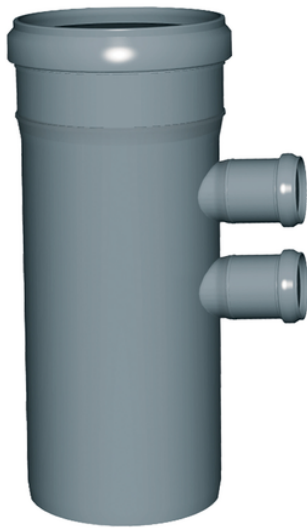

Multiple branch

EN 1451 Push-Fit PP Pipe and Fittings
 Impact-Resistant
 B1 Fire Reaction Class, Self-extinguishing

2 lateral inlets

Reference	tooltipImage	Colour	Type	L1 (mm)	Ø1 (mm)	DN (mm)	Version
Z6942PP	-	Grey RAL 7037	Fabricated	330	40	110	upon request