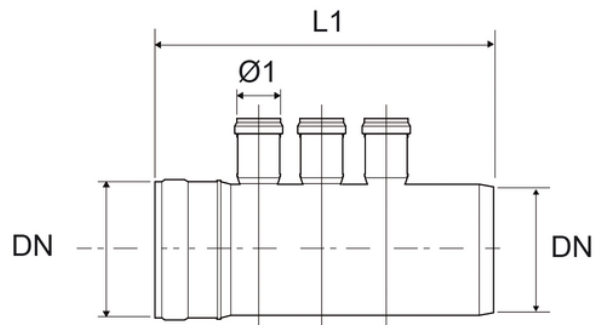

Multiple branch

EN 1451 Push-Fit PP Pipe and Fittings
 Impact-Resistant
 B1 Fire Reaction Class, Self-extinguishing

Reference	tooltplmage	Colour	Type	L1 (mm)	Ø1 (mm)	DN (mm)	Version
Z6943PP	-	Grey RAL 7037	Fabricated	330	40	110	upon request