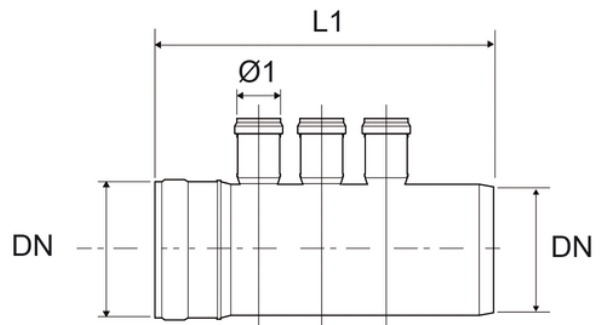

# Multiple branch

EN 1451 Push-Fit PP Pipe and Fittings  
 Impact-Resistant  
 B1 Fire Reaction Class, Self-extinguishing

Reference	tooltplmage	Colour	Type	L1 (mm)	Ø1 (mm)	DN (mm)	Version
Z6943PP	-	Grey RAL 7037	Fabricated	330	40	110	upon request