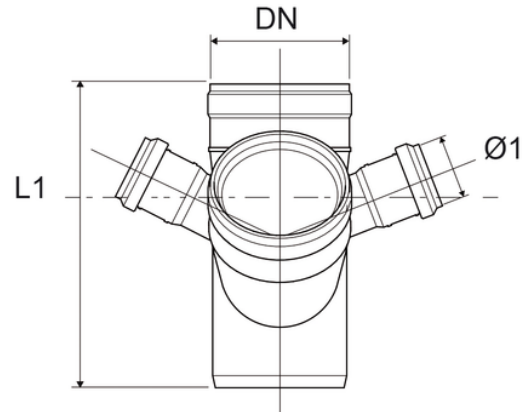

Multiple brach 45°

EN 1451 Push-Fit PP Pipe and Fittings
 Impact-Resistant
 B1 Fire Reaction Class, Self-extinguishing

Reference	tooltiplmage	Colour	Type	Ø1 (mm)	DN (mm)	Version
Z3044PP	-	Grey RAL 7037	Fabricated	40	110	upon request