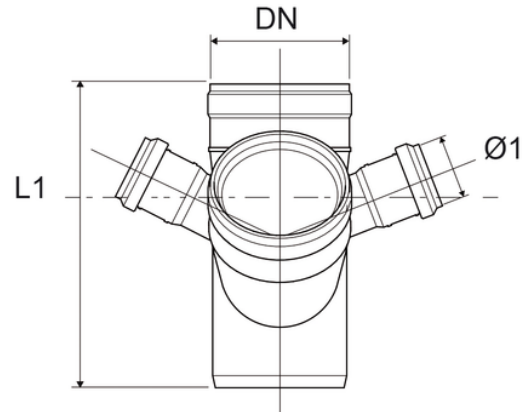

# Multiple brach 45°

EN 1451 Push-Fit PP Pipe and Fittings  
 Impact-Resistant  
 B1 Fire Reaction Class, Self-extinguishing

Reference	tooltiplmage	Colour	Type	Ø1 (mm)	DN (mm)	Version
Z3044PP	-	Grey RAL 7037	Fabricated	40	110	upon request