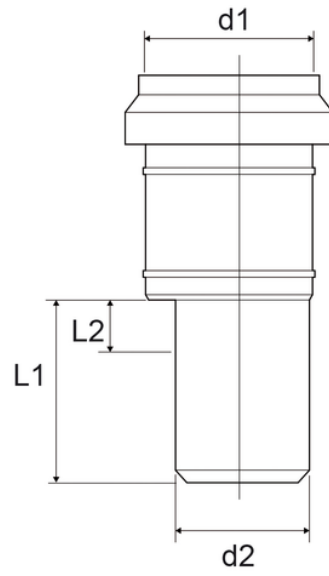

Reducer

EN 1451 Push-Fit PP Pipe and Fittings
 Impact-Resistant
 B1 Fire Reaction Class, Self-extinguishing

Reference	tooltiplmage	Colour	D1 (mm)	L1 (mm)	L2 (mm)	d2
Z5540PP	-	Grey RAL 7037	40	-	-	32
Z5550PP	-	Grey RAL 7037	50	103	9	40
Z5775PP	-	Grey RAL 7037	75	-	-	50