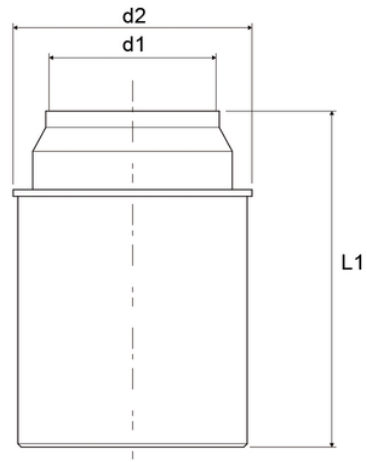

Inside reducer

EN 1451 Push-Fit PP Pipe and Fittings
 Impact-Resistant
 B1 Fire Reaction Class, Self-extinguishing

Reference	tooltiplmage	Colour	D1 (mm)	L1 (mm)	d2
Z5440PP	-	Grey RAL 7037	32	66	40
Z5450PP	-	Grey RAL 7037	40	55	50