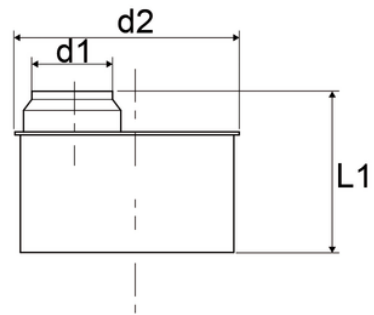

# Reducer plugs

EN 1451 Push-Fit PP Pipe and Fittings  
 Impact-Resistant  
 B1 Fire Reaction Class, Self-extinguishing

Reference	tooltiplmage	Colour	D1 (mm)	L1 (mm)	d2
Z5575PP	-	Grey RAL 7037	50	-	75
Z5630PP	-	Grey RAL 7037	40	-	90
Z5190PP	-	Grey RAL 7037	50	-	90
Z5640PP	-	Grey RAL 7037	40	90	110
Z5650PP	-	Grey RAL 7037	50	90	110
Z5675PP	-	Grey RAL 7037	75	90	110
Z5690PP	-	Grey RAL 7037	90	-	110