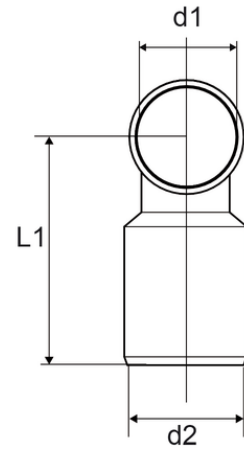

# Reducing bend

EN 1451 Push-Fit PP Pipe and Fittings  
 Impact-Resistant  
 B1 Fire Reaction Class, Self-extinguishing

Reference	tooltplmage	Colour	D1 (mm)	Z1 (mm)	Z2 (mm)	L1 (mm)	$\alpha$	d2
Z2650PP	-	Grey RAL 7037	40	36	26	83	87°30'	50