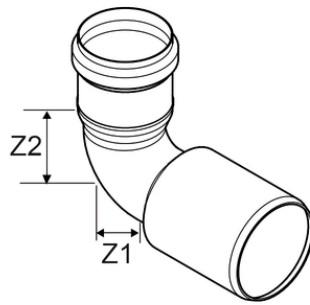

# Reducing bend

EN 1451 Push-Fit PP Pipe and Fittings  
 Impact-Resistant  
 B1 Fire Reaction Class, Self-extinguishing

Reference	tooltplmage	Colour	D1 (mm)	Z1 (mm)	Z2 (mm)	L1 (mm)	$\alpha$	d2
Z2650PP	-	Grey RAL 7037	40	36	26	83	87°30'	50