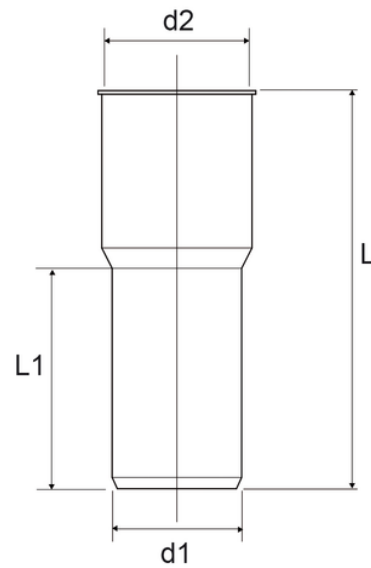

Technical Coupling (with protection plug)

EN 1451 Push-Fit PP Pipe and Fittings
 Impact-Resistant
 B1 Fire Reaction Class, Self-extinguishing

Reference	tooltiplmage	Colour	D1 (mm)	L1 (mm)	L2 (mm)	d2
Z6810PP	-	Grey RAL 7037	32	79	50	46
Z6811PP	-	Grey RAL 7037	40	93	63	46