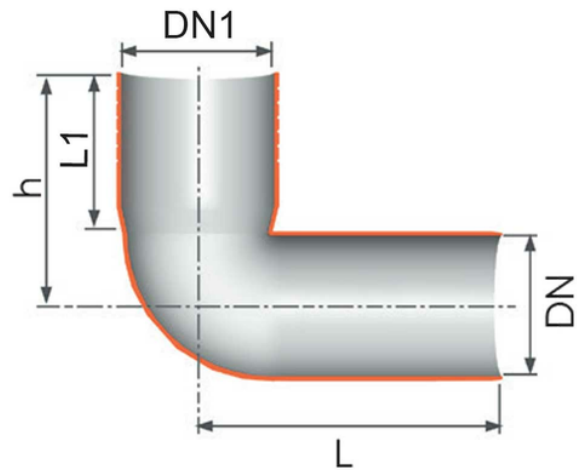

Long WC bend

EN 1451 Push-Fit PP Pipe and Fittings
 Impact-Resistant
 B1 Fire Reaction Class, Self-extinguishing

Reference	tooltiplmage	Colour	H (mm)	DN1 (mm)	L (mm)	L1 (mm)	DN (mm)
Z2511PP	-	White	185	116	215	140	110