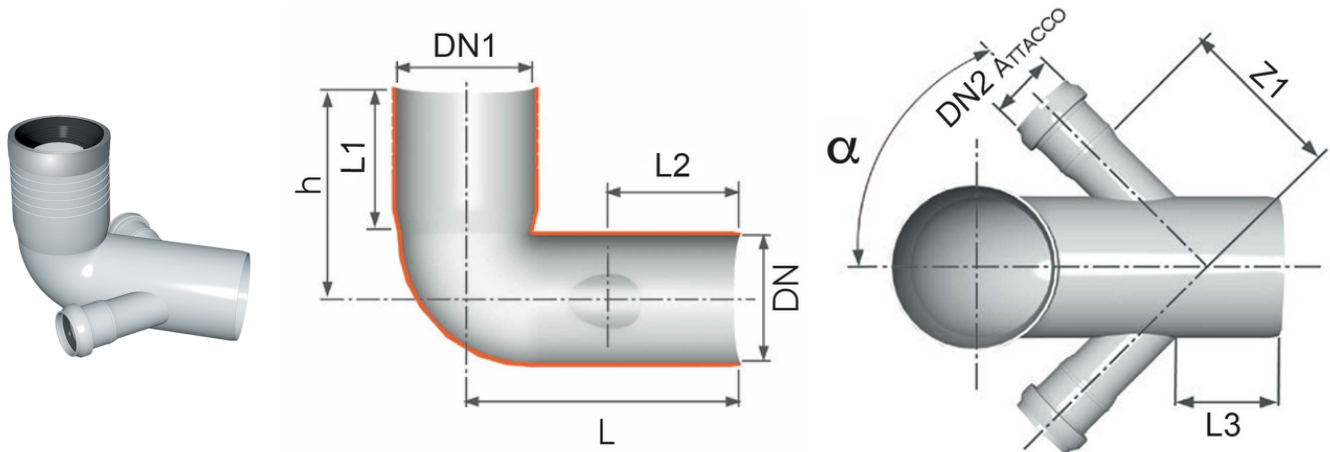

Long WC bend with 2 side-inlets

EN 1451 Push-Fit PP Pipe and Fittings
 Impact-Resistant
 B1 Fire Reaction Class, Self-extinguishing

Reference	tooltiplmage	Colour	H (mm)	DN1 (mm)	Z1 (mm)	L (mm)	L1 (mm)	L2 (mm)	L3 (mm)	α	DN2 Branch	DN (mm)
Z2544PP	-	White	185	116	120	215	140	125	100	45°	40	110
Z2555PP	-	White	185	116	120	215	140	125	100	45°	50	110