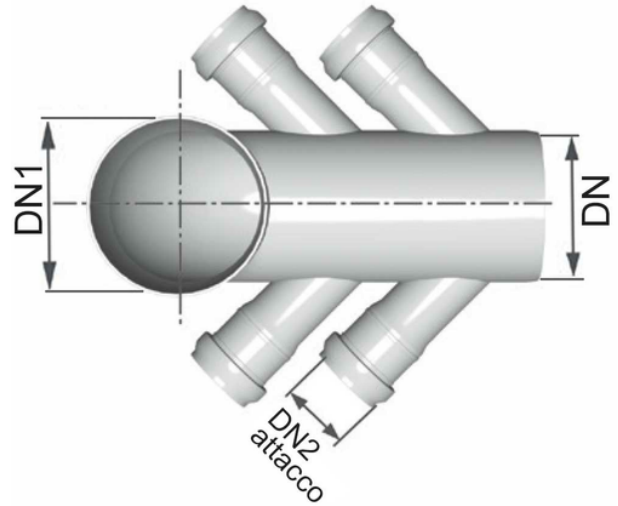

Long WC bend with 4 side-inlets

EN 1451 Push-Fit PP Pipe and Fittings
 Impact-Resistant
 B1 Fire Reaction Class, Self-extinguishing

Reference	tooltiplmage	Colour	DN1 (mm)	DN2 Branch	DN (mm)
Z2566PP	-	White	116	40	110