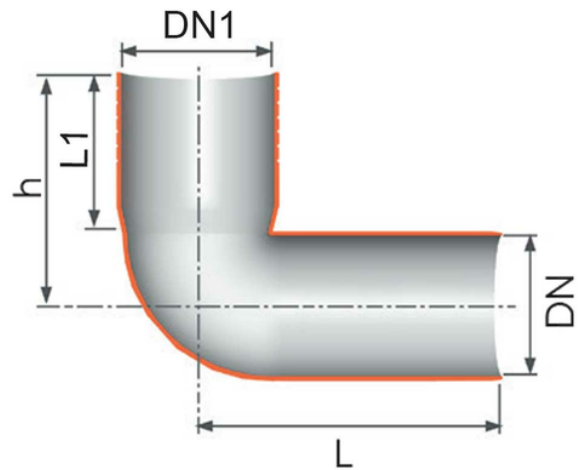

Long WC bend $\varnothing 90$

EN 1451 Push-Fit PP Pipe and Fittings
 Impact-Resistant
 B1 Fire Reaction Class, Self-extinguishing

Reference	tooltiplmage	Colour	H (mm)	DN1 (mm)	L (mm)	L1 (mm)	DN (mm)
Z2190PP	-	White	185	116	223	145	90