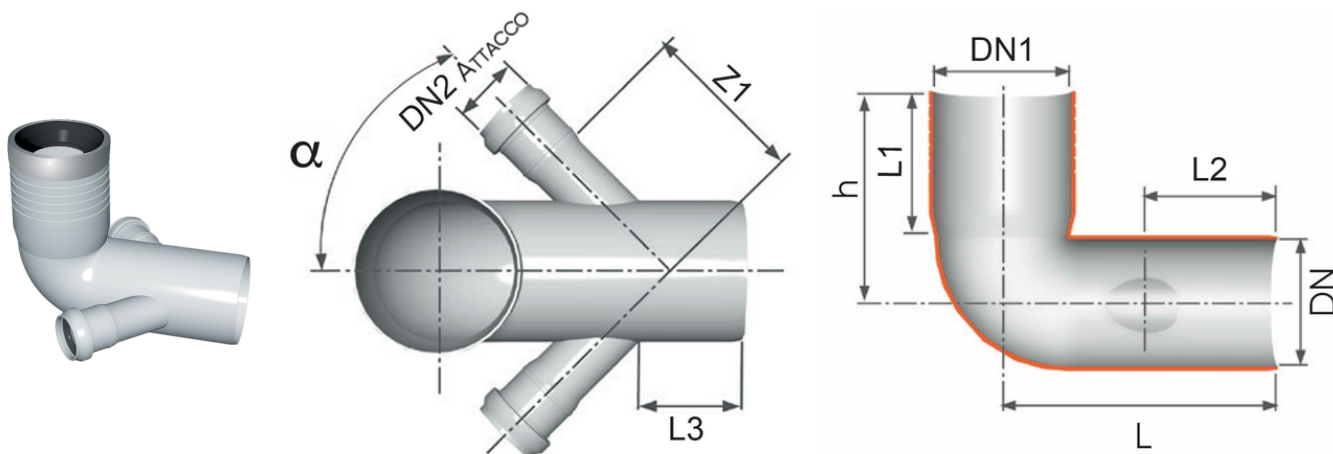

# Long WC bend ø90 with 2 side-inlets

EN 1451 Push-Fit PP Pipe and Fittings  
 Impact-Resistant  
 B1 Fire Reaction Class, Self-extinguishing

Reference	tooltiimage	Colour	H (mm)	DN1 (mm)	Z1 (mm)	L (mm)	L1 (mm)	L2 (mm)	L3 (mm)	$\alpha$	DN2 Branch	DN (mm)
Z2144PP	-	White	185	116	107	223	98	145	125	45°	40	90
Z2155PP	-	White	185	116	105	223	89	145	120	45°	50	90