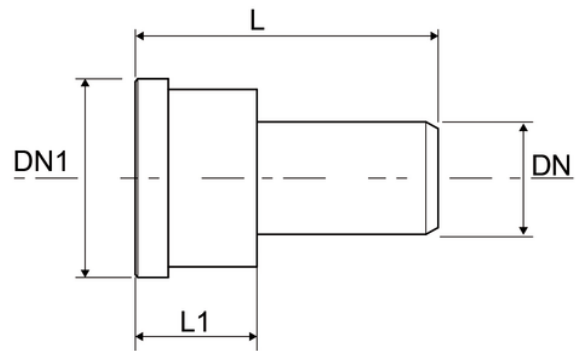

WC connector Ø90 with gasket

EN 1451 Push-Fit PP Pipe and Fittings
 Impact-Resistant
 B1 Fire Reaction Class, Self-extinguishing

Reference	tooltiplmage	Colour	L (mm)	L1 (mm)	DN (mm)	Version
16009LB	-	White	160	80	90	Long socket