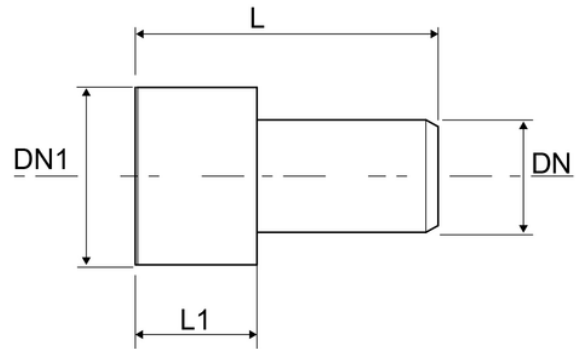

WC connector $\varnothing 90$ with gasket

EN 1451 Push-Fit PP Pipe and Fittings
 Impact-Resistant
 B1 Fire Reaction Class, Self-extinguishing

Reference	tooltiplmage	Colour	DN1 (mm)	L (mm)	DN (mm)	Version
X121503	-	White	116	230	110	Standard
Z2711PP	-	White	116	390	110	Long