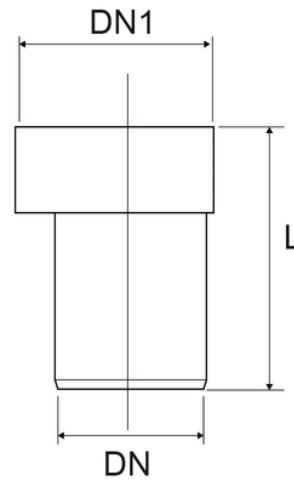

Eccentric WC connector with gasket included

EN 1451 Push-Fit PP Pipe and Fittings
 Impact-Resistant
 B1 Fire Reaction Class, Self-extinguishing

Reference	tooltipImage	Colour	DN1 (mm)	L (mm)	DN (mm)
X121504	-	White	116	160	110