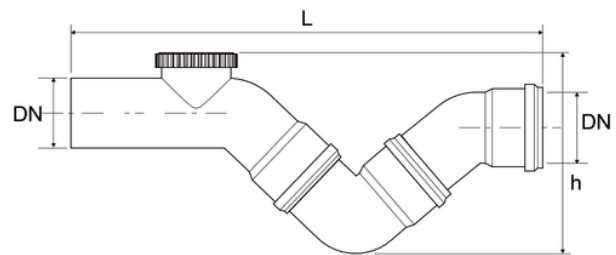

# PP adjustable trap interceptors

EN 1451 Push-Fit PP Pipe and Fittings  
 Impact-Resistant  
 B1 Fire Reaction Class, Self-extinguishing

Reference	tooltiplmage	Colour	H (mm)	L (mm)	DN (mm)
Z7850PP	-	Grey RAL 7037	144	356	50
Z7875PP	-	Grey RAL 7037	220	480	75
Z7890PP	-	Grey RAL 7037	-	-	90
Z7811PP	-	Grey RAL 7037	230	521	110
Z7812PP	-	Grey RAL 7037	250	610	125
Z7816PP	-	Grey RAL 7037	-	-	160