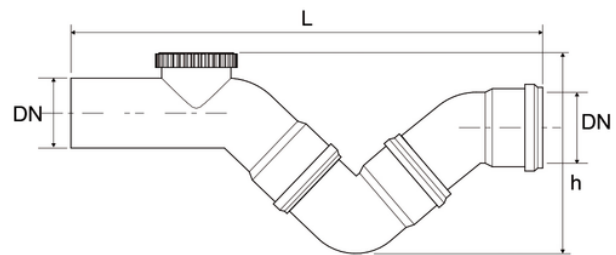

PP adjustable trap interceptors

EN 1451 Push-Fit PP Pipe and Fittings
 Impact-Resistant
 B1 Fire Reaction Class, Self-extinguishing

Reference	tooltiplmage	Colour	H (mm)	L (mm)	DN (mm)
Z7850PP	-	Grey RAL 7037	144	356	50
Z7875PP	-	Grey RAL 7037	220	480	75
Z7890PP	-	Grey RAL 7037	-	-	90
Z7811PP	-	Grey RAL 7037	230	521	110
Z7812PP	-	Grey RAL 7037	250	610	125
Z7816PP	-	Grey RAL 7037	-	-	160